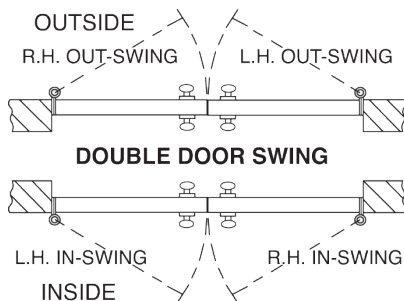

WALK DOORS: ALL STEEL NARROW LINE FRAME

AS1 NARROW LINE FRAME

PART #	ACTUAL UNIT SIZE	DESCRIPTION	COLOR	LIST PRICE	QTY	SWING
AS1-2868W	33 7/8 X 80 5/8	2/8 X 6/8 ALL STEEL		$409.65		
AS1-3068W	37 7/8 X 80 5/8	3/0 X 6/8 ALL STEEL		$409.65		
AS1-3070W	37 7/8 X 84 5/8	3/0 X 7/0 ALL STEEL		$432.69		
AS1-4068W	47 7/8 X 80 5/8	4/0 X 6/8 ALL STEEL		$574.25		
AS1-4070W	47 7/8 X 84 5/8	4/0 X 7/0 ALL STEEL		$648.00		
DOUBLE DOORS						
AS1-6068W	74 15/16 X 81 1/16	6/0 X 6/8 ALL STEEL		$1,058.41		
AS1-6070W	74 15/16 X 85 1/16	6/0 X 7/0 ALL STEEL		$1,087.65		
FIBERGLASS DOORS						
AS1-3068WFG	37 7/8 X 80 5/8	3/0 X 6/8 FIBERGLASS		$582.97		
AS1-4068WFG	47 7/8 X 80 5/8	4/0 X 6/8 FIBERGLASS		$770.68		
AS1-6068WFG	74 15/16 X 81 1/16	6/0 X 6/8 FIBERGLASS		$1,405.06		

PRICES ARE FOB FACTORY. PRICES SUBJECT TO CHANGE

LIST CHARGES FOR OPTIONS

- Add $60.48 for Thermal Break - DR-000010
- Add $84.66 for Special Size -----DR-000001
- Add $95.68 for 24 GA. Skin ----- DR-000006
- Add $28.85 for Dead Bolt Prep -DR-000025
- Add $173.74 for Custom Colors-DR-000080
- See Pages 40 & 41 for Door Accessories

**PLEASE NOTE: WOODGRAIN
CURRENTLY ONLY AVAILABLE
IN 3/0 X 6/8 OR SMALLER**

**WHEN ORDERING A DOUBLE DOOR YOU
MUST SPECIFY THE ACTIVE DOOR PANEL**