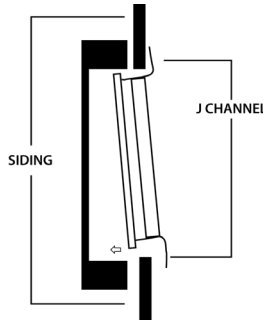

## WINDOW SERIES

\* PREVENT THERMAL TRANSFER \*

### Features:

- Low maintenance, all fusion welded PVC construction
- 7/8" Insulated glass and screen with warm edge spacer
- 2- 5/8" multi-chamber main frame for maximum strength
- Convenient integral nailing fin for easy installation
- Cam lock and keeper provides security and weatherseal
- A snap-in 13/16" deep J-Channel is included

### Slip-Fit Features:

- Installs after metal is up - SAVES TIME!
- Energy saving "seals" on each corner
- Double glazed 13/16" glass
- Frame and sash are aluminum thermal break
- J trim top & bottom accepts up to 1-1/4" profile