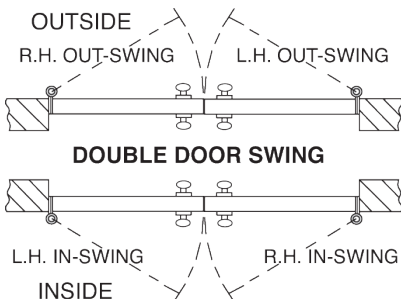

PRICES ARE FOB FACTORY. PRICES SUBJECT TO CHANGE

Available in White (W) or Bronze (BZ)

CH-5 DOOR

PART#	ACTUAL SIZE	DESCRIPTION	LIST PRICE	QTY.	ACTIVE PANEL R/L	SWING IN/OUT
CH5-3068	39 13/16 x 80 5/8	3/0 x 6/8 - CH5 - STEEL DOOR - 5" FRAME	$679.36			
CH5-3070	39 13/16 x 84 5/8	3/0 x 7/0 - CH5 - STEEL DOOR - 5" FRAME	$702.05			
CH5-3080	39 13/16 x 96	3/0 x 8/0 - CH5 - STEEL DOOR - 5" FRAME	$866.02			
CH5-4068	49 13/16 x 80 5/8	4/0 x 6/8 - CH5 - STEEL DOOR - 5" FRAME	$866.02			
CH5-4070	49 13/16 x 84 5/8	4/0 x 7/0 - CH5 - STEEL DOOR - 5" FRAME	$898.26			
DOUBLE DOORS						
CH5-6068	76 3/16 x 82	6/0 x 6/8 - CH5 - STEEL DOOR - 5" FRAME	$1,540.64			
CH5-6070	76 3/16 x 86	6/0 x 7/0 - CH5 - STEEL DOOR - 5" FRAME	$1,591.51			
CH5-6080	76 3/16 x 97 3/8	6/0 x 8/0 - CH5 - STEEL DOOR - 5" FRAME	$1,748.60			
FIBERGLASS DOORS						
CH5-3068FG	39 13/16 x 80 5/8	3/0 x 6/8 - CH5 - FIBERGLASS DOOR - 5" FRAME	$852.43			
CH5-4068FG	49 13/16 x 80 5/8	4/0 x 6/8 - CH5 - FIBERGLASS DOOR - 5" FRAME	$1,062.45			
CH5-6068FG	76 3/16 x 82	6/0 x 6/8 - CH5 - FIBERGLASS DOOR - 5" FRAME	$1,887.29			

Available in White (W) or Bronze (BZ)

Windows and 6-panel design requires specified swing

WHEN ORDERING A DOUBLE DOOR YOU MUST SPECIFY THE ACTIVE DOOR PANEL

WHEN ORDERING WINDOWS FOR DOORS YOU MUST SPECIFY DOOR SWING

LIST CHARGES FOR OPTIONS

- Add $60.48 for Thermal Break - DR-000010
- Add $84.66 for Special Size -----DR-000001
- Add $95.68 for 24 GA. Skin ----- DR-000006
- Add $28.85 for Dead Bolt Prep -DR-000025
- Add $173.74 for Custom Colors-DR-000080
- See Pages 40 & 41 for Door Accessories