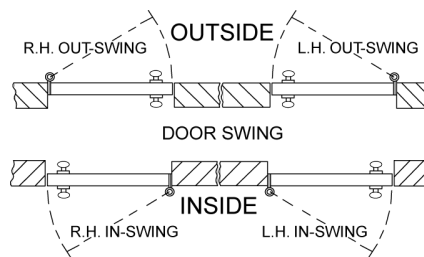

PRICES ARE FOB FACTORY. PRICES SUBJECT TO CHANGE

Available in White (W) or Bronze (BZ)

CH-5 DOOR

PART#	ACTUAL SIZE	DESCRIPTION	LIST PRICE	QTY.	ACTIVE PANEL R/L	SWING IN/OUT
CH5-3068	39 13/16 x 80 5/8	3/0 x 6/8 - CH5 - STEEL DOOR - 5" FRAME	$679.36			
CH5-3070	39 13/16 x 84 5/8	3/0 x 7/0 - CH5 - STEEL DOOR - 5" FRAME	$702.05			
CH5-3080	39 13/16 x 96	3/0 x 8/0 - CH5 - STEEL DOOR - 5" FRAME	$866.02			
CH5-4068	49 13/16 x 80 5/8	4/0 x 6/8 - CH5 - STEEL DOOR - 5" FRAME	$866.02			
CH5-4070	49 13/16 x 84 5/8	4/0 x 7/0 - CH5 - STEEL DOOR - 5" FRAME	$898.26			
DOUBLE DOORS						
CH5-6068	76 3/16 x 82	6/0 x 6/8 - CH5 - STEEL DOOR - 5" FRAME	$1,540.64			
CH5-6070	76 3/16 x 86	6/0 x 7/0 - CH5 - STEEL DOOR - 5" FRAME	$1,591.51			
CH5-6080	76 3/16 x 97 3/8	6/0 x 8/0 - CH5 - STEEL DOOR - 5" FRAME	$1,748.60			
FIBERGLASS DOORS						
CH5-3068FG	39 13/16 x 80 5/8	3/0 x 6/8 - CH5 - FIBERGLASS DOOR - 5" FRAME	$852.43			
CH5-4068FG	49 13/16 x 80 5/8	4/0 x 6/8 - CH5 - FIBERGLASS DOOR - 5" FRAME	$1,062.45			
CH5-6068FG	76 3/16 x 82	6/0 x 6/8 - CH5 - FIBERGLASS DOOR - 5" FRAME	$1,887.29			

Available in White (W) or Bronze (BZ)

Windows and 6-panel design requires specified swing

WHEN ORDERING A DOUBLE DOOR YOU MUST SPECIFY THE ACTIVE DOOR PANEL

WHEN ORDERING WINDOWS FOR DOORS YOU MUST SPECIFY DOOR SWING

LIST CHARGES FOR OPTIONS

- Add $60.48 for Thermal Break - DR-000010
- Add $84.66 for Special Size -----DR-000001
- Add $95.68 for 24 GA. Skin ----- DR-000006
- Add $28.85 for Dead Bolt Prep -DR-000025
- Add $173.74 for Custom Colors-DR-000080
- See Pages 40 & 41 for Door Accessories