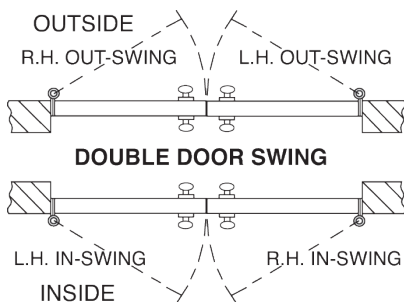

WALK DOORS:

STAINLESS STEEL ADJUSTABLE

PART#	ACTUAL UNIT SIZE	DESCRIPTION	LIST PRICE	QTY.	SWING
T8ADF-2868SS	36 5/8 x 81 7/16	2/8 x 6/8 STAINLESS	$2,524.31		
T8ADF-3068SS	38 5/8 x 81 7/16	3/0 x 6/8 STAINLESS	$2,524.31		
T8ADF-3070SS	38 5/8 x 85 7/16	3/0 x 7/0 STAINLESS	$2,630.61		
T8ADF-4068SS	49 3/8 x 81 7/16	4/0 x 6/8 STAINLESS	$3,030.42		
T8ADF-4070SS	49 3/8 x 85 7/16	4/0 x 7/0 STAINLESS	$3,403.51		
T8ADF-6068SS	74 15/16 x 81 7/16	6/0 x 6/8 STAINLESS	$5,575.88		
T8ADF-6070SS	74 15/16 x 85 7/16	6/0 x 7/0 STAINLESS	$5,769.63		

ADJUSTABLE FRAME KITS

PART#	DESCRIPTION	LIST PRICE	QTY.	SWING
DR-100745SS	4" - 5 5/8" ADJUSTABLE FRAME KIT FOR 6/8	$395.02		
DR-100746SS	5" - 6 5/8" ADJUSTABLE FRAME KIT FOR 6/8	$426.06		
DR-100747SS	4" - 5 5/8" ADJUSTABLE FRAME KIT FOR 7/0	$412.65		
DR-100748SS	5" - 6 5/8" ADJUSTABLE FRAME KIT FOR 7/0	$443.70		
DR-100750SS	4" - 5 5/8" ADJUSTABLE FRAME KIT FOR 6/8 DBL	$493.77		
DR-100752SS	5" - 6 5/8" ADJUSTABLE FRAME KIT FOR 6/8 DBL	$532.57		
DR-100749SS	4" - 5 5/8" ADJUSTABLE FRAME KIT FOR 7/0 DBL	$515.83		
DR-100751SS	5" - 6 5/8" ADJUSTABLE FRAME KIT FOR 7/0 DBL	$554.62		

PRICES ARE FOB FACTORY. PRICES SUBJECT TO CHANGE

WHEN ORDERING A DOUBLE DOOR YOU MUST SPECIFY THE ACTIVE DOOR PANEL

WHEN ORDERING WINDOWS FOR DOORS YOU MUST SPECIFY DOOR SWING

LIST CHARGES FOR OPTIONS

1. Add $60.48 for Thermal Break - DR-000010
   - Add $84.66 for Special Size -----DR-000001
   - Add $95.68 for 24 GA. Skin ----- DR-000006
   - Add $28.85 for Dead Bolt Prep -DR-000025
   - Add $173.74 for Custom Colors-DR-000080
2. See Pages 40 & 41 for Door Accessories