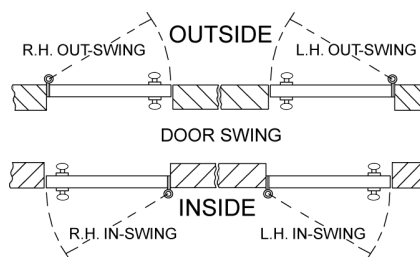

WALK DOORS:

STAINLESS STEEL ADJUSTABLE

PART#	ACTUAL UNIT SIZE	DESCRIPTION	LIST PRICE	QTY.	SWING
T8ADF-2868SS	36 5/8 x 81 7/16	2/8 x 6/8 STAINLESS	$2,524.31		
T8ADF-3068SS	38 5/8 x 81 7/16	3/0 x 6/8 STAINLESS	$2,524.31		
T8ADF-3070SS	38 5/8 x 85 7/16	3/0 x 7/0 STAINLESS	$2,630.61		
T8ADF-4068SS	49 3/8 x 81 7/16	4/0 x 6/8 STAINLESS	$3,030.42		
T8ADF-4070SS	49 3/8 x 85 7/16	4/0 x 7/0 STAINLESS	$3,403.51		
T8ADF-6068SS	74 15/16 x 81 7/16	6/0 x 6/8 STAINLESS	$5,575.88		
T8ADF-6070SS	74 15/16 x 85 7/16	6/0 x 7/0 STAINLESS	$5,769.63		

ADJUSTABLE FRAME KITS

PART#	DESCRIPTION	LIST PRICE	QTY.	SWING
DR-100745SS	4" - 5 5/8" ADJUSTABLE FRAME KIT FOR 6/8	$395.02		
DR-100746SS	5" - 6 5/8" ADJUSTABLE FRAME KIT FOR 6/8	$426.06		
DR-100747SS	4" - 5 5/8" ADJUSTABLE FRAME KIT FOR 7/0	$412.65		
DR-100748SS	5" - 6 5/8" ADJUSTABLE FRAME KIT FOR 7/0	$443.70		
DR-100750SS	4" - 5 5/8" ADJUSTABLE FRAME KIT FOR 6/8 DBL	$493.77		
DR-100752SS	5" - 6 5/8" ADJUSTABLE FRAME KIT FOR 6/8 DBL	$532.57		
DR-100749SS	4" - 5 5/8" ADJUSTABLE FRAME KIT FOR 7/0 DBL	$515.83		
DR-100751SS	5" - 6 5/8" ADJUSTABLE FRAME KIT FOR 7/0 DBL	$554.62		

PRICES ARE FOB FACTORY. PRICES SUBJECT TO CHANGE

WHEN ORDERING A DOUBLE DOOR YOU MUST SPECIFY THE ACTIVE DOOR PANEL

WHEN ORDERING WINDOWS FOR DOORS YOU MUST SPECIFY DOOR SWING

LIST CHARGES FOR OPTIONS

1. Add $60.48 for Thermal Break - DR-000010
   - Add $84.66 for Special Size -----DR-000001
   - Add $95.68 for 24 GA. Skin ----- DR-000006
   - Add $28.85 for Dead Bolt Prep -DR-000025
   - Add $173.74 for Custom Colors-DR-000080
2. See Pages 40 & 41 for Door Accessories