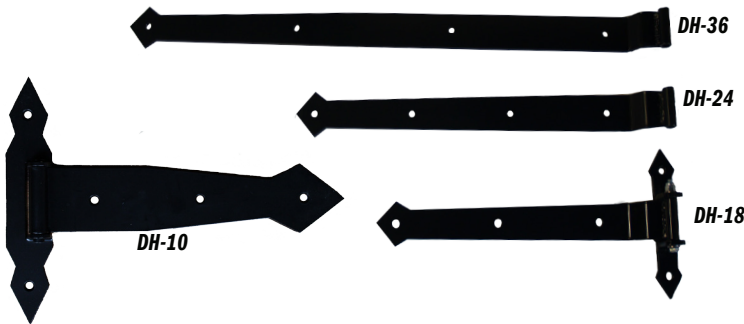

## WOOD SERVICE DOORS

PART #	SIZE	DESCRIPTION	LIST PRICE	QTY.	SWING
R48-SPH	4' X 7'	CROSSBUCK T & B PREHUNG	\$988.14		
RCC-48SPH	4' X 7'	CLASSIC CARRIAGE - CROSSBUCK PREHUNG	\$1,066.11		
RSAT-48SPH	4' X 7'	SMOOTH ARCH TOP - CROSSBUCK PREHUNG	\$1,066.11		

## WOOD DOOR ACCESSORIES

SWHW	NA	SWINGING DOOR HARDWARE SET W/3, 10" HINGES & LATCHES	\$357.04		
DH-10	10"	10" SINGLE HINGE	\$151.91		
DH-18	18"	18" DECORATIVE HINGE	\$234.55		
DH-24	24"	24" DECORATIVE HINGE	\$248.48		
DH-36	36"	36" DECORATIVE HINGE	\$274.97		