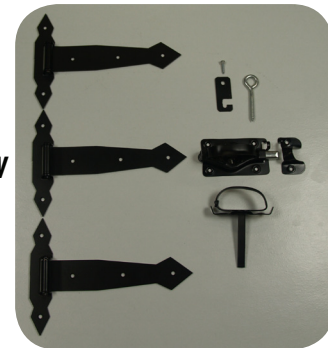

## WOOD SERVICE DOORS

PART #	SIZE	DESCRIPTION	LIST PRICE	QTY.	SWING
R48-SPH	4' X 7'	CROSSBUCK T & B PREHUNG	\$988.14		
RCC-48SPH	4' X 7'	CLASSIC CARRIAGE - CROSSBUCK PREHUNG	\$1,066.11		
RSAT-48SPH	4' X 7'	SMOOTH ARCH TOP - CROSSBUCK PREHUNG	\$1,066.11		