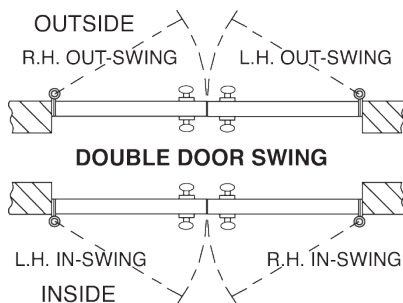

WALK DOORS: A2 J-TRIM DOOR

A2 J-TRIM DOOR

PART #	ACTUAL UNIT SIZE	DESCRIPTION	LIST PRICE	QTY	OUT SWING R/L
6 PANEL [DOUBLE DOORS ARE COMPLETELY ASSEMBLED]					
A2J-3060W6P	36 1/16 X 71 15/16	3/0 x 6/0 J-TRIM DOOR	\$385.11		
A2J-3068W6P	36 1/16 X 79 15/16	3/0 x 6/8 J-TRIM DOOR	\$385.11		
A2J-6060W6P	71 15/16 X 71 15/16	6/0 x 6/0 J-TRIM DBL DOOR	\$970.06		
A2J-6068W6P	71 15/16 X 79 15/16	6/0 x 6/8 J-TRIM DBL DOOR	\$970.06		
4 PANEL [DOUBLE DOORS ARE COMPLETELY ASSEMBLED]					
A2J-4660W4P	54 9/16 X 72 13/16	4/6 x 6/0 J-TRIM DBL DOOR	\$656.38		
CROSS BUCK [DOUBLE DOORS ARE COMPLETELY ASSEMBLED]					
A2J-3060WCB	36 1/16 X 71 15/16	3/0 x 6/0 J-TRIM DOOR	\$385.11		
A2J-3068WCB	36 1/16 X 79 15/16	3/0 x 6/8 J-TRIM DOOR	\$385.11		
A2J-6060WCB	71 15/16 X 71 15/16	6/0 x 6/0 J-TRIM DBL DOOR	\$970.06		
A2J-6068WCB	71 15/16 X 79 15/16	6/0 x 6/8 J-TRIM DBL DOOR	\$970.06		
STANDARD P [DOUBLE DOORS ARE COMPLETELY ASSEMBLED]					
A2J-3060W	36 1/16 X 71 15/16	3/0 x 6/0 J-TRIM DOOR	\$348.67		
A2J-3068W	36 1/16 X 79 15/16	3/0 x 6/8 J-TRIM DOOR	\$368.83		
A2J-4060W	46 1/16 X 71 15/16	4/0 x 6/0 J-TRIM DOOR	\$411.15		
A2J-4068W	46 1/16 X 79 15/16	4/0 x 6/8 J-TRIM DOOR	\$423.52		
A2J-5060W	63 15/16 X 71 15/16	5/0 x 6/0 J-TRIM DBL DOOR	\$915.46		
A2J-5068W	63 15/16 X 79 15/16	5/0 x 6/8 J-TRIM DBL DOOR	\$915.46		
A2J-6060W	71 15/16 X 71 15/16	6/0 x 6/0 J-TRIM DBL DOOR	\$961.48		
A2J-6068W	71 15/16 X 79 15/16	6/0 x 6/8 J-TRIM DBL DOOR	\$961.48		
FIBERGLASS DOORS					
A2J-3068WFG	36 1/16 X 79 15/16	3/0 x 6/8 J-TRIM DOOR	\$542.15		
A2J-4068WFG	46 1/16 X 79 15/16	4/0 x 6/8 J-TRIM DOOR	\$619.95		
A2J-6068WFG	71 15/16 X 79 15/16	6/0 x 6/8 J-TRIM DBL DOOR	\$1,281.18		

PRICES ARE FOB FACTORY. PRICES SUBJECT TO CHANGE

**WHEN ORDERING A DOUBLE DOOR YOU
MUST SPECIFY THE ACTIVE DOOR PANEL**

**WHEN ORDERING WINDOWS FOR DOORS
YOU MUST SPECIFY DOOR SWING**

LIST CHARGES FOR OPTIONS