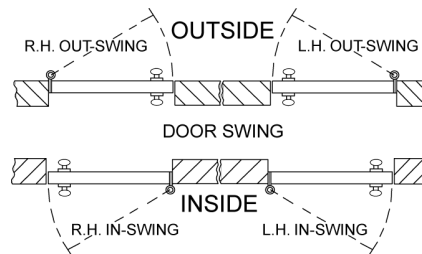

WALK DOORS: A2 J-TRIM DOOR

A2 J-TRIM DOOR

PART #	ACTUAL UNIT SIZE	DESCRIPTION	LIST PRICE	QTY	OUT SWING R/L
6 PANEL [DOUBLE DOORS ARE COMPLETELY ASSEMBLED]					
A2J-3060W6P	36 1/16 X 71 15/16	3/0 x 6/0 J-TRIM DOOR	\$385.11		
A2J-3068W6P	36 1/16 X 79 15/16	3/0 x 6/8 J-TRIM DOOR	\$385.11		
A2J-6060W6P	71 15/16 X 71 15/16	6/0 x 6/0 J-TRIM DBL DOOR	\$970.06		
A2J-6068W6P	71 15/16 X 79 15/16	6/0 x 6/8 J-TRIM DBL DOOR	\$970.06		
4 PANEL [DOUBLE DOORS ARE COMPLETELY ASSEMBLED]					
A2J-4660W4P	54 9/16 X 72 13/16	4/6 x 6/0 J-TRIM DBL DOOR	\$656.38		
CROSS BUCK [DOUBLE DOORS ARE COMPLETELY ASSEMBLED]					
A2J-3060WCB	36 1/16 X 71 15/16	3/0 x 6/0 J-TRIM DOOR	\$385.11		
A2J-3068WCB	36 1/16 X 79 15/16	3/0 x 6/8 J-TRIM DOOR	\$385.11		
A2J-6060WCB	71 15/16 X 71 15/16	6/0 x 6/0 J-TRIM DBL DOOR	\$970.06		
A2J-6068WCB	71 15/16 X 79 15/16	6/0 x 6/8 J-TRIM DBL DOOR	\$970.06		
STANDARD P [DOUBLE DOORS ARE COMPLETELY ASSEMBLED]					
A2J-3060W	36 1/16 X 71 15/16	3/0 x 6/0 J-TRIM DOOR	\$348.67		
A2J-3068W	36 1/16 X 79 15/16	3/0 x 6/8 J-TRIM DOOR	\$368.83		
A2J-4060W	46 1/16 X 71 15/16	4/0 x 6/0 J-TRIM DOOR	\$411.15		
A2J-4068W	46 1/16 X 79 15/16	4/0 x 6/8 J-TRIM DOOR	\$423.52		
A2J-5060W	63 15/16 X 71 15/16	5/0 x 6/0 J-TRIM DBL DOOR	\$915.46		
A2J-5068W	63 15/16 X 79 15/16	5/0 x 6/8 J-TRIM DBL DOOR	\$915.46		
A2J-6060W	71 15/16 X 71 15/16	6/0 x 6/0 J-TRIM DBL DOOR	\$961.48		
A2J-6068W	71 15/16 X 79 15/16	6/0 x 6/8 J-TRIM DBL DOOR	\$961.48		
FIBERGLASS DOORS					
A2J-3068WFG	36 1/16 X 79 15/16	3/0 x 6/8 J-TRIM DOOR	\$542.15		
A2J-4068WFG	46 1/16 X 79 15/16	4/0 x 6/8 J-TRIM DOOR	\$619.95		
A2J-6068WFG	71 15/16 X 79 15/16	6/0 x 6/8 J-TRIM DBL DOOR	\$1,281.18		

PRICES ARE FOB FACTORY. PRICES SUBJECT TO CHANGE

**WHEN ORDERING A DOUBLE DOOR YOU
MUST SPECIFY THE ACTIVE DOOR PANEL**

**WHEN ORDERING WINDOWS FOR DOORS
YOU MUST SPECIFY DOOR SWING**

LIST CHARGES FOR OPTIONS