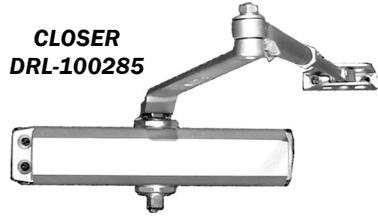

CLOSER
DRL-100285