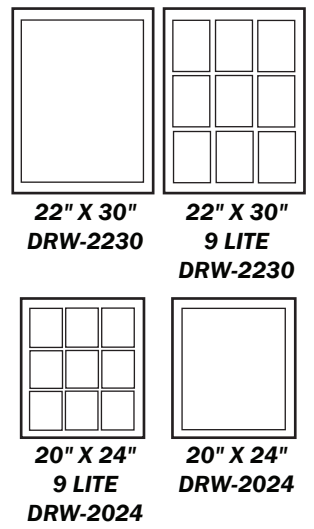

ALL PRICING IS INSTALLED PRICE		LIST PRICE		QTY.	COL	TYPE
PART#	DESCRIPTION	STD.	W/WIRE			
DRW - 1010	10 x 10, 1 LITE WDW KIT, 1"	\$197.22	\$355.52			
DRW - 1616E	16 x 16, 1 LITE ECONOMY WDW, 1/2"	\$160.95	\$281.57			
DRW - 1616	16 x 16, 1 LITE WDW KIT, 1"	\$172.59	\$301.96			
DRW - 0424	4 x 24, 1 LITE WDW KIT, 1"	\$195.69	\$342.46			
DRW - 2024	20 x 24, 1 LITE WDW KIT, 1"	\$208.38	\$364.69			
DRW - 20249	20 x 24, 9 LITE WDW KIT, 1"	\$223.37	N/A			
DRW - 2230	22 x 30, 1 LITE WDW KIT, 1"	\$223.37	\$390.90			
DRW - 22309	22 x 30, 9 LITE WDW KIT, 1"	\$257.29	N/A			
DRW - 2236E	22 x 36, 1 LITE ECONOMY WDW, 1/2"	\$164.35	\$264.12			
DRW - 22369E	22 x 36, 9 LITE ECONOMY WDW, 1/2"	\$215.73	N/A			
DRW - 2236	22 x 36, 1 LITE WDW KIT, 1"	\$223.37	\$390.90			
DRW - 22369	22 x 36, 9 LITE WDW KIT, 1"	\$257.29	N/A			
DRW - 0764	7 x 64, 1 LITE WDW KIT, 1"	\$227.08	\$397.37			
DRW - 2264	22 x 64, 1 LITE WDW KIT, 1"	\$290.73	\$508.77			
DRW - 2236IN1-3/8	22 x 36, 1 LITE WDW KIT FOR 1-3/8" PNL	\$164.35				
DRW - 22369IN1-3/8	22 x 36, 9 LITE WDW KIT FOR 1 3/8" PNL	\$215.73				

22" X 36"
DRW-2236
22" X 36"
9 LITE
DRW-2236E DRW-22369

HARDWARE OPTIONS		
PART #	DESCRIPTION	LIST PRICE QTY.
DRL-200233	LATCH GUARD	\$28.75
DRL-200235	KICK PLATE, ALUMINUM 10 X 34	\$121.16
DRL-200236	PULL PLATE, ALUMINUM 3 1/2 X 15	\$69.84
DRL-200236-2	PULL PLATE W/ 1-1/8 FOR DEADBOLT 3 1/2 X 15	\$69.84
DRL-200237	PUSH PLATE, ALUMINUM 3 1/2 X 15	\$34.98
DRH-200329	STAINLESS STEEL BALL BEARINGS HINGES	\$18.09
DRH-100364	FIXED PIN HINGES, ZINC	\$7.05
DRH-100365HP	FIXED PIN HINGES, STAINLESS STEEL	\$13.56
DR-200191	MASONRY CLIPS FOR DOORS	\$5.41

PRICES ARE FOB FACTORY. PRICES SUBJECT TO CHANGE

7" X 64"
DRW 0764
22" X 64"
DRW-2264

22" X 30"
DRW-2230
22" X 30"
9 LITE
DRW-2230
20" X 24"
9 LITE
DRW-2024
20" X 24"
DRW-2024

DR-200258-W
FOR A1 SERIES ONLY