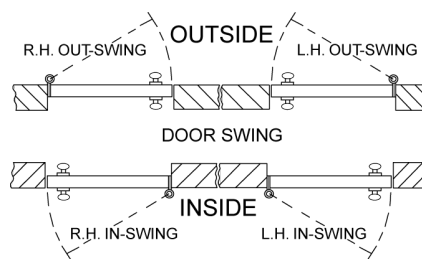

WHEN ORDERING WINDOWS FOR DOORS YOU MUST SPECIFY DOOR SWING