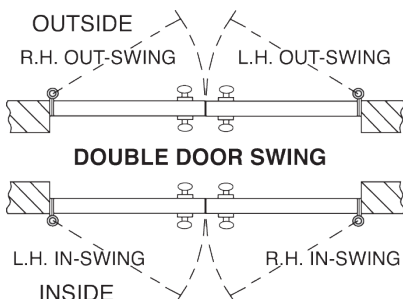

AS ADJUSTABLE FRAME KIT-INNER

PART #	DESCRIPTION	COLOR	LIST PRICE	QTY
DR-100745	4" - 5 5/8" ADJUSTABLE FRAME KIT FOR A 6/8	WHITE OR BROWN	\$158.01	
DR-100746	5" - 6 5/8" ADJUSTABLE FRAME KIT FOR A 6/8	WHITE OR BROWN	\$170.42	
DR-100747	4" - 5 5/8" ADJUSTABLE FRAME KIT FOR A 7/0	WHITE OR BROWN	\$165.07	
DR-100748	5" - 6 5/8" ADJUSTABLE FRAME KIT FOR A 7/0	WHITE OR BROWN	\$177.48	
DR-100750	4" - 5 5/8" ADJUSTABLE FRAME KIT FOR A 6/8 DBL	WHITE OR BROWN	\$197.51	
DR-100752	5" - 6 5/8" ADJUSTABLE FRAME KIT FOR A 6/8 DBL	WHITE OR BROWN	\$213.03	
DR-100749	4" - 5 5/8" ADJUSTABLE FRAME KIT FOR A 7/0 DBL	WHITE OR BROWN	\$206.33	
DR-100751	5" - 6 5/8" ADJUSTABLE FRAME KIT FOR A 7/0 DBL	WHITE OR BROWN	\$221.85	

PRICES ARE FOB FACTORY. PRICES SUBJECT TO CHANGE

DOUBLE DOOR SWING CHART

WHEN ORDERING WINDOWS FOR DOORS YOU MUST SPECIFY DOOR SWING

LIST CHARGES FOR OPTIONS

- Add \$60.48 for Thermal Break - DR-000010
- Add \$84.66 for Special Size -----DR-000001
- Add \$95.68 for 24 GA. Skin ----- DR-000006
- Add \$28.85 for Dead Bolt Prep -DR-000025
- Add \$173.74 for Custom Colors-DR-000080
- See Pages 40 & 41 for Door Accessories