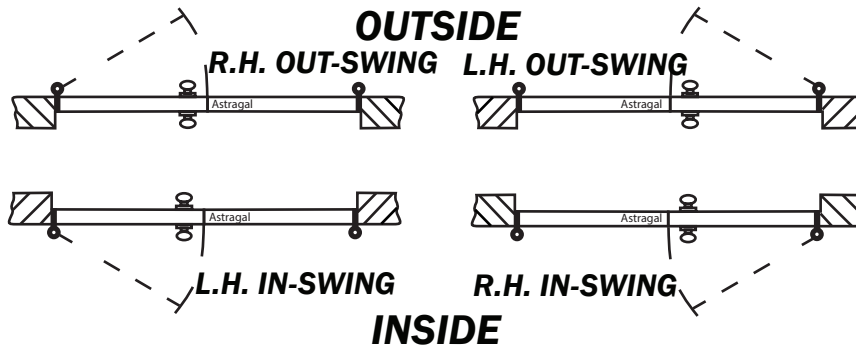

AS ADJUSTABLE FRAME KIT-INNER

PART #	DESCRIPTION	COLOR	LIST PRICE	QTY
DR-100745	4" - 5 5/8" ADJUSTABLE FRAME KIT FOR A 6/8	WHITE OR BROWN	$158.01	
DR-100746	5" - 6 5/8" ADJUSTABLE FRAME KIT FOR A 6/8	WHITE OR BROWN	$170.42	
DR-100747	4" - 5 5/8" ADJUSTABLE FRAME KIT FOR A 7/0	WHITE OR BROWN	$165.07	
DR-100748	5" - 6 5/8" ADJUSTABLE FRAME KIT FOR A 7/0	WHITE OR BROWN	$177.48	
DR-100750	4" - 5 5/8" ADJUSTABLE FRAME KIT FOR A 6/8 DBL	WHITE OR BROWN	$197.51	
DR-100752	5" - 6 5/8" ADJUSTABLE FRAME KIT FOR A 6/8 DBL	WHITE OR BROWN	$213.03	
DR-100749	4" - 5 5/8" ADJUSTABLE FRAME KIT FOR A 7/0 DBL	WHITE OR BROWN	$206.33	
DR-100751	5" - 6 5/8" ADJUSTABLE FRAME KIT FOR A 7/0 DBL	WHITE OR BROWN	$221.85	

PRICES ARE FOB FACTORY. PRICES SUBJECT TO CHANGE

DOUBLE DOOR SWING CHART