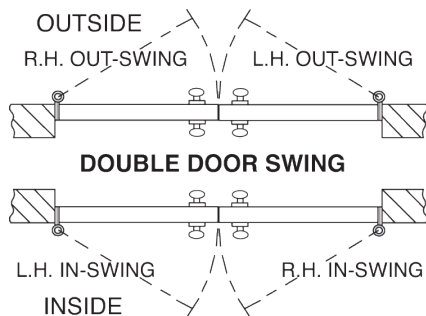

ALL STEEL ADJUSTABLE DOOR PRICING

SS5

OUR ALL STEEL SYSTEMS ARE CUSTOMIZABLE TO FIT ANY APPLICATION

AS Adjustable Door - Outer

ITEM #	UNIT SIZE	DESCRIPTION	COLOR	SWING		
ASADF-2868	32 3/8" x 80 1/4"	2/8 X 6/8 ALL STEEL	STANDARD :			
ASADF-3068	36 3/8" x 80 1/4"	3/0 X 6/8 ALL STEEL	WHITE			
ASADF-3070	36 3/8" x 84 1/4"	3/0 X 7/0 ALL STEEL	BROWN			
ASADF-4068	46 3/8" x 80 1/4"	4/0 X 6/8 ALL STEEL	BRONZE			
ASADF-4070	46 3/8" x 84 1/4"	4/0 X 7/0 ALL STEEL	CLAY			
DOUBLE DOORS						
ASADF-6068	73 7/16" x 80 1/4"	6/0 X 6/8 ALL STEEL	WHITE, BROWN			
ASADF-6070	73 7/16" x 84 1/4"	6/0 X 7/0 ALL STEEL	BRONZE, & CLAY			
FIBERGLASS DOORS						
ASADF-3068FG	36 3/8" x 80 1/4"	3/0 X 6/8 FIBERGLASS	WHITE			
ASADF-4068FG	46 3/8" x 80 1/4"	4/0 X 6/8 FIBERGLASS	WHITE			
ASADF-6068FG	73 7/16" x 80 1/4"	6/0 X 6/8 FIBERGLASS	WHITE			

AS Adjustable Frame Kit - Inner

ITEM #	DESCRIPTION	COLOR	QTY	
DR-100745	4" - 5 5/8" ADJUSTABLE FRAME KIT FOR A 6/8			
DR-100746	5" - 6 5/8" ADJUSTABLE FRAME KIT FOR A 6/8	STANDARD		
DR-100747	4" - 5 5/8" ADJUSTABLE FRAME KIT FOR A 7/0	WHITE		
DR-100748	5" - 6 5/8" ADJUSTABLE FRAME KIT FOR A 7/0	BROWN		
DR-100750	4" - 5 5/8" ADJUSTABLE FRAME KIT FOR A 6/8 DBL	BRONZE		
DR-100752	5" - 6 5/8" ADJUSTABLE FRAME KIT FOR A 6/8 DBL	CLAY		
DR-100749	4" - 5 5/8" ADJUSTABLE FRAME KIT FOR A 7/0 DBL			
DR-100751	5" - 6 5/8" ADJUSTABLE FRAME KIT FOR A 7/0 DBL			

WHEN ORDERING WINDOWS FOR DOORS YOU MUST SPECIFY DOOR SWING