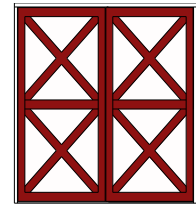

PRICES ARE FOB FACTORY. PRICES SUBJECT TO CHANGE

DIFFERENT STYLES TO
CHOOSE FROM

CROSSBUCK