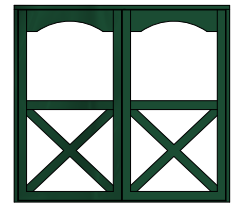

CLASSIC CARRIAGE