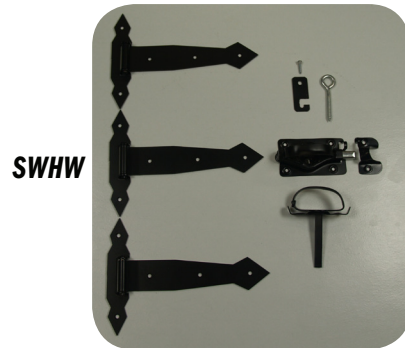

WALK DOORS: WOOD DOORS

WOOD SERVICE DOORS

PART #	SIZE	DESCRIPTION
R48-SPH	4' X 7'	CROSSBUCK T & B PREHUNG
RCC-48SPH	4' X 7'	CLASSIC CARRIAGE - CROSSBUCK PREHUNG
RSAT-48SPH	4' X 7'	SMOOTH ARCH TOP - CROSSBUCK PREHUNG

WOOD DOOR ACCESSORIES

SWHW	NA	SWINGING DOOR HARDWARE SET W/3, 10" HINGES & LATCHES
DH-10	10"	10" SINGLE HINGE
DH-18	18"	18" DECORATIVE HINGE
DH-24	24"	24" DECORATIVE HINGE
DH-36	36"	36" DECORATIVE HINGE