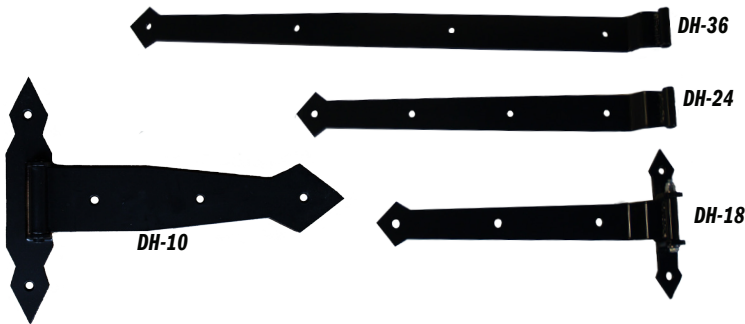

WALK DOORS: WOOD DOORS

WOOD SERVICE DOORS

PART #	SIZE	DESCRIPTION
R48-SPH	4' X 7'	CROSSBUCK T & B PREHUNG
RCC-48SPH	4' X 7'	CLASSIC CARRIAGE - CROSSBUCK PREHUNG
RSAT-48SPH	4' X 7'	SMOOTH ARCH TOP - CROSSBUCK PREHUNG

WOOD DOOR ACCESSORIES

SWHW	NA	SWINGING DOOR HARDWARE SET W/3, 10" HINGES & LATCHES
DH-10	10"	10" SINGLE HINGE
DH-18	18"	18" DECORATIVE HINGE
DH-24	24"	24" DECORATIVE HINGE
DH-36	36"	36" DECORATIVE HINGE